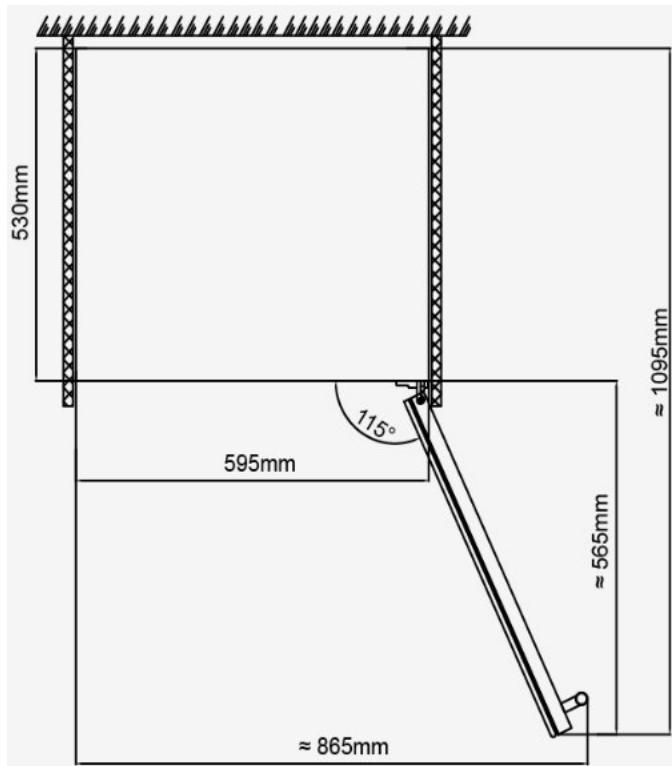

- 127L Single zone, compressor Cigar Humidor;
- Built-under / Free standing installation;
- Adjustable temperature range: 12-22C;
- Pre-programed humidity: 70% +/-5%;
- SS seamless door frame or full **glass black** door
- 2 layer LOW-E glass door;
- SS Long tubular Handle;
- 3 pcs Cedar wood shelves + Extra Cedar wood drawer at bottom. All with sliding rails;
- Capacity for 800-1000 cigars depending on size
- Touchpad control with white LED display;
- 3 color (White, Orange, Blue) LED lights on both sides of inner shell
- Auto lighting function;
- Trapeziform shape SS ventilation plinth;
- Inverter Copressor; Refrigerant: R600a;
- Dimensions W595 x D570 x H820mm

46C models

OPEN ANGLE SIZE DRAWINGS

VI46C models

88C , 120C , 180C models