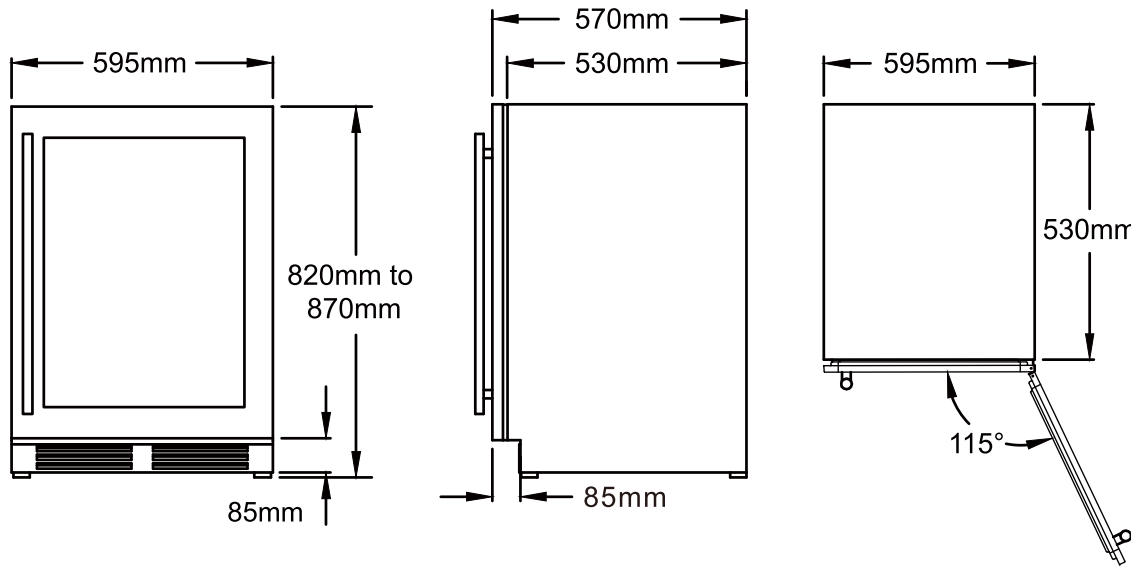

Masterzen XPR W46

• Dimension Drawing

• Installation Drawing